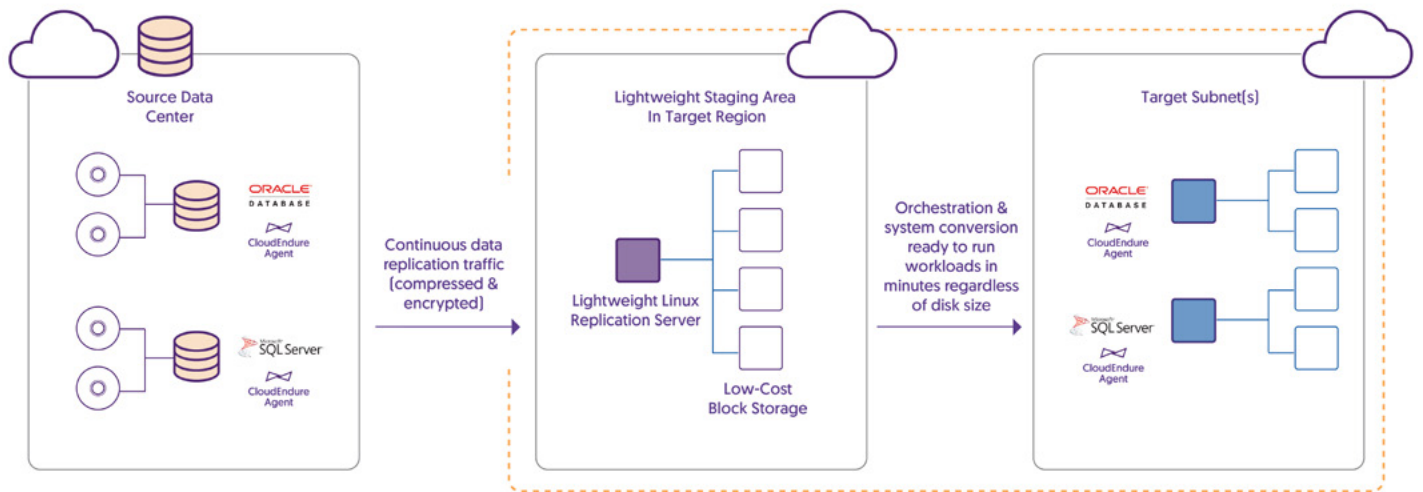

Shorten Cutover Window to Minutes

Continuous Data Replication operates in the background, with no system performance disruption. Cutover takes place as planned in advance within minutes, without requiring reboot of source machine(s).

APIs & Postscripts for Automation and Optimization

Designed for large-scale migrations, CloudEndure enables automated data replication from thousands of machines simultaneously without any performance impact. The entire migration lifecycle, including APIs and post-migration scripts, can be managed via a single pane of glass.

Predictable & No-Risk Cutover

Non-disruptive testing assures confidence before cutting over to the target infrastructure. Workloads are replicated according to the highest security standards, then migrated with 100% data integrity at the click of a button.

How CloudEndure Live Migration Works

CloudEndure enables organizations to replicate any workload, including legacy applications and complex databases, from any physical, virtual, or cloud-based infrastructure without downtime, disruption, or data loss. Using continuous block-level replication, one-minute image conversion, and automated orchestration, CloudEndure simplifies the migration process, minimizes cutover windows, and eliminates the potential for human error. Even in cases of large-scale projects, CloudEndure ensures on-time, on-budget migrations, with 100% data integrity.