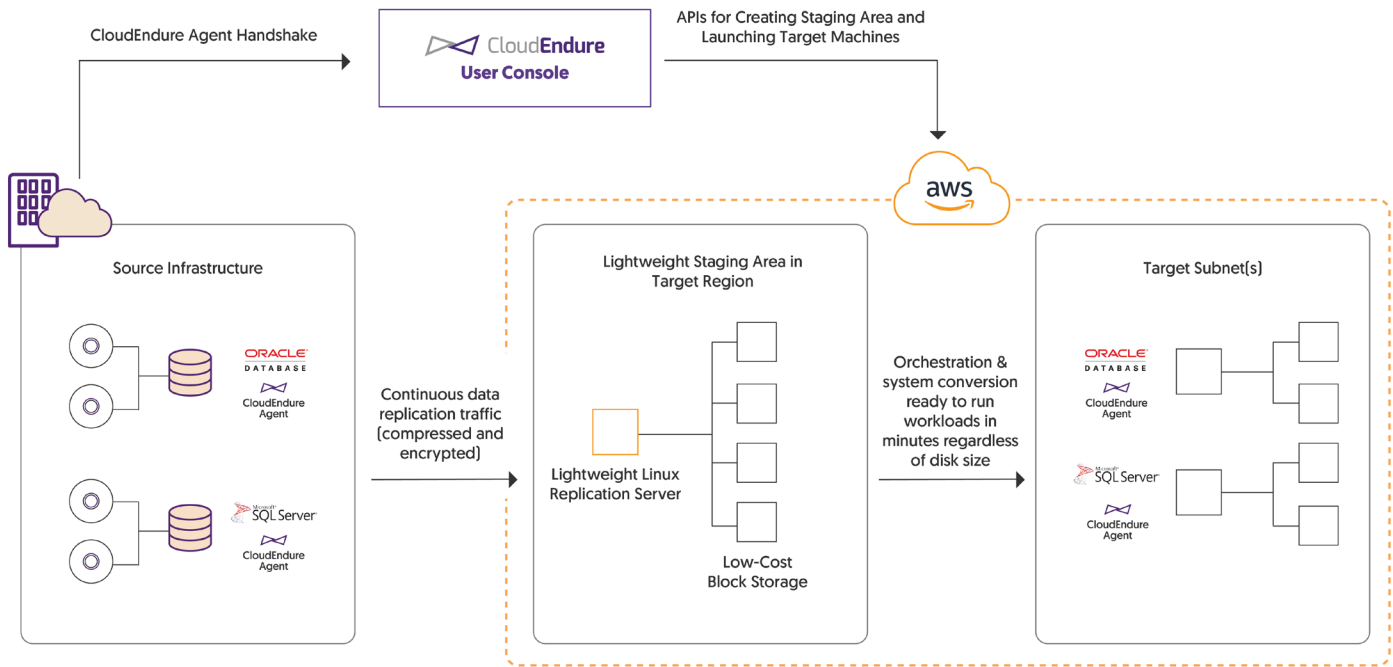

Any Application From Any Source

CloudEndure performs equally efficient replication for any application running on supported operating systems. Cross-infrastructure machine conversion and automated orchestration launch fully operational applications and databases from any source in any AWS Region.

Reduce Labor & Complexity

Rapidly migrate from physical, virtual, and cloud-based infrastructure to AWS using a single migration solution. Automated, OS-level replication means you won't need specialized cloud development skills or significant IT resources to successfully implement complex projects.

Shorten Cutover Window

Continuous Data Replication takes place without performance disruption on your source, and ensures that your applications are synced in real time, allowing for a minimal cutover window. After cutover, applications will be up to date and will run natively on AWS.

How CloudEndure Migration Works

CloudEndure enables you to replicate all applications running on supported operating systems, including legacy applications and complex databases, from any physical, virtual, or cloud-based infrastructure into AWS. Using continuous block-level replication and highly automated machine conversion and orchestration, CloudEndure simplifies and expedites the migration process, minimizes cutover windows, and decreases the potential for human error. Designed to perform large-scale migration projects with minimal performance impact, CloudEndure ensures on-time, on-budget migrations, with migrated machines running natively in AWS.